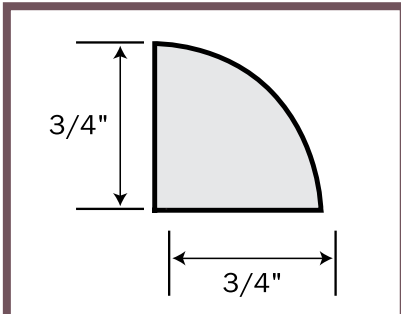

A104 SCRIBE QUARTER ROUND

FLUTES

Can be ordered up to 94" height

WITH OR WITHOUT ROSETTES

BASE

A104 BASE QUARTER ROUND

A103 BASE SHOE MOULDING

A121 BASE SHOE MOULDING