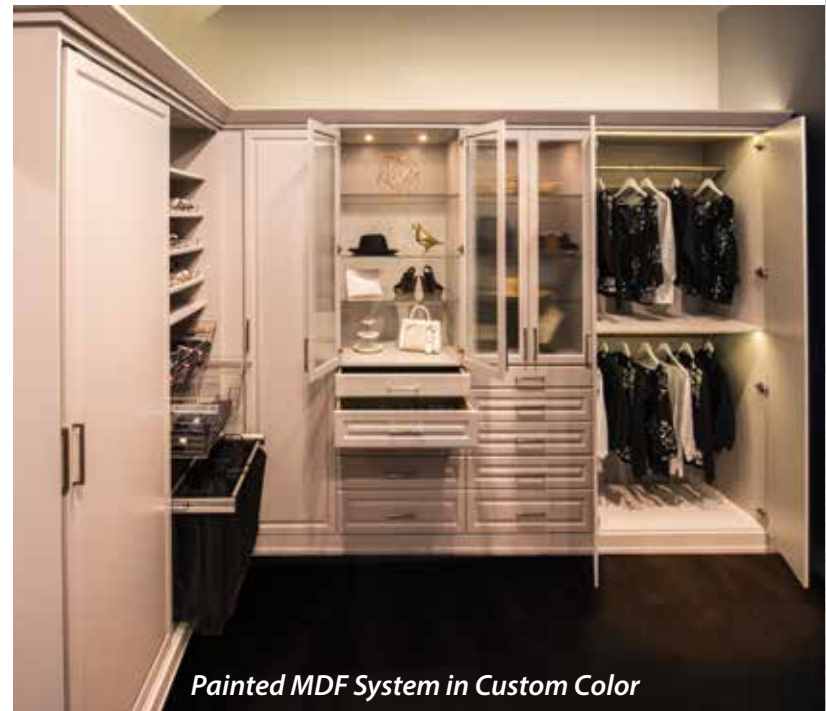

LED STRIP LIGHTING Vertical

ABOVE CABINET LIGHTING

CLOSETS

LED PUCK LIGHTING

ON/OFF WIRELESS DIMMER

Painted MDF System in Custom Color

Morning Dew with Flat Melamine Drawer Fronts in Intrigue Laminate

PANTRIES