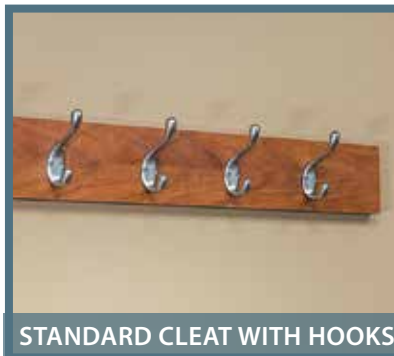

CLOSET ACCESSORIES

ELITE VALET ROD

ELITE BELT RACK

ELITE TIE RACK

ELITE SCARF RACK

ELITE COAT HOOK

ELITE TIE HOOK

ELITE BELT HOOK

ELITE DOUBLE HOOK

ELITE CLEAT WITH ELITE HOOKS

STANDARD CLEAT WITH HOOKS

180° HINGE

BASKETS

BASKET WITH CANVAS LINER

PLASTIC BASKET LINER

PULL-DOWN ROD

CLOSETS

PULL-OUT SYNERGY BASKET

TILT HAMPER

ELITE SLACK PULL-OUT

SHEPHERD'S HOOK

SYNERGY TILT HAMPER

SHELF DIVIDER

3-LEVEL STEP STOOL