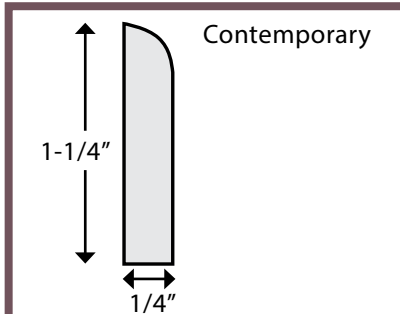

A104 SCRIBE QUARTER ROUND

FLUTES

Can be ordered up to 94" height

WITH OR WITHOUT ROSETTES

BASE

A104 BASE QUARTER ROUND

A103 BASE SHOE MOULDING

A121 BASE SHOE MOULDING