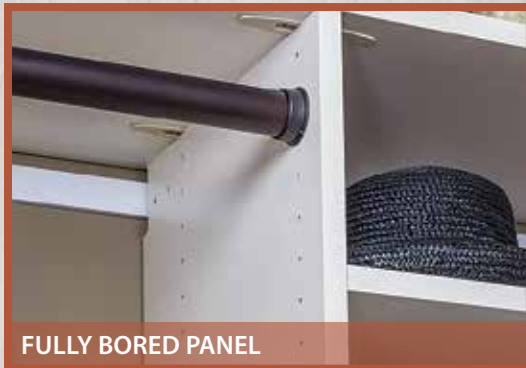

BRUSHED CHROME
CLASSIC SINGLE
HOOK
1596

OIL RUBBED
BRONZE CLASSIC
SINGLE HOOK
1594

OPTIONAL FINISHING TOUCHES

The devil is in the details. Attention to the little things delivers a storage system that will serve you with beauty as well as functionality for years to come. These are a few optional finishing touches that ensure a flawless system.

Fully Bored vs. Selective Drilling:

You have the option of ordering your system fully bored or drilled selectively. With fully bored panels all shelves are adjustable whenever the customer wants a change. With selective drilling, there are fewer holes, but panels shelves are set in place and not easily movable.