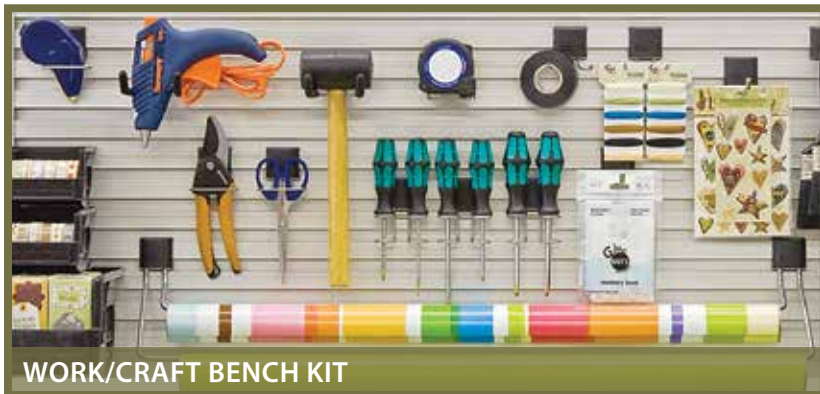

GARAGE ACCESSORIES

LAWN/GARDEN KIT

Lawn/Garden Kit Includes:

4 heavy duty garden tool hooks;
1 hose hook; 2 heavy duty utility hooks; 10 cover caps for large base plate hooks; 2 hand tool hooks; 2 cover caps for small base plate hooks; 1 large bin
(wall tracks sold separately)

Sports Kit Includes:

2 heavy duty activity hooks;
1 heavy duty 16" utility hook;
2 heavy duty bike hooks;
10 cover caps for large base plate hooks; 2 large storage bins
(wall tracks sold separately)

WORK/CRAFT BENCH KIT