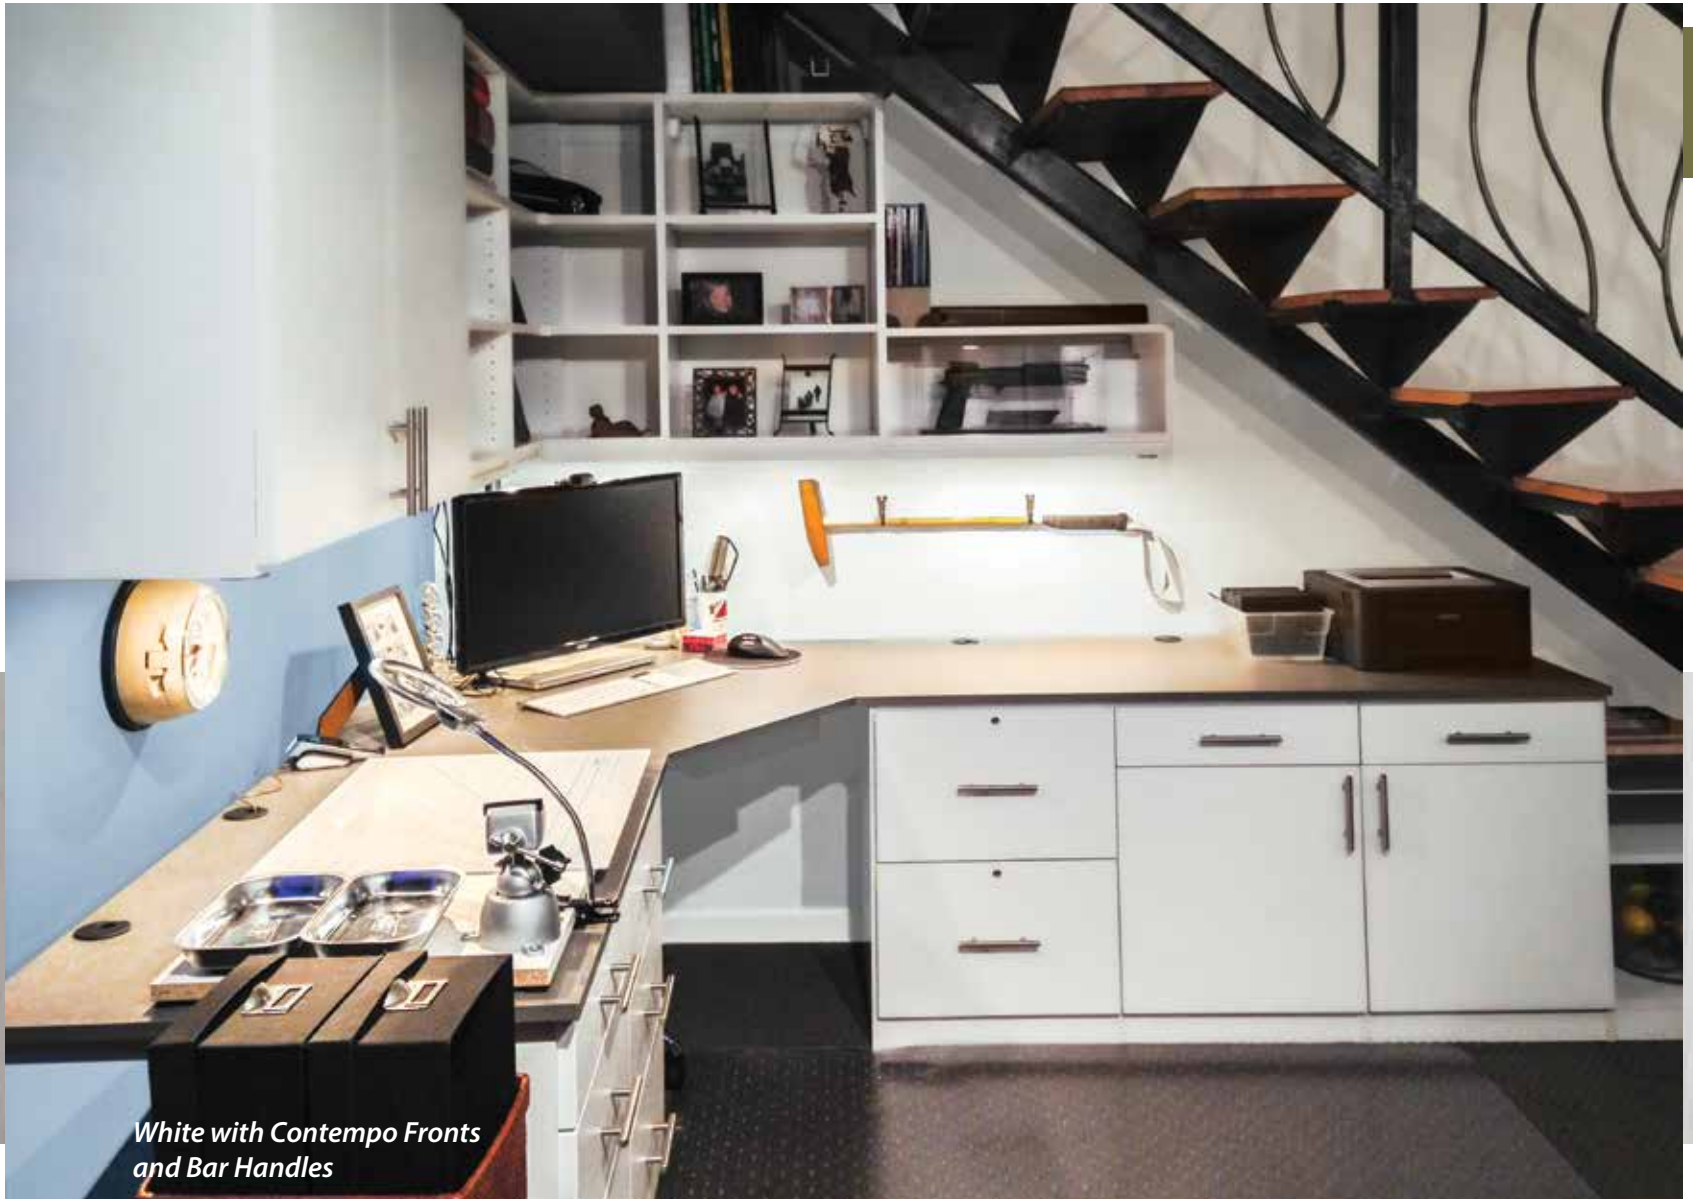

PULL-OUT SPICE RACK

STANDARD CLEAT WITH HOOKS

STEP STOOL HOOK

WINE CUBE

WIRE BASKETS

FOLD-DOWN COUNTER TOP

PULL-OUT WINE RACK
Available in 18" and 24" Widths

WINE RACK *Holds 54 Standard Wine Bottles*
Set includes 4 wall-mount bracket strips 1"W x 36"H x 12"D ea.

*White with Contempo Fronts
and Bar Handles*

OFFICES

SHELVING FITS UNDER STAIRWELL

Whether it's a man cave in the basement, a guest room that does double duty, a small corner off the kitchen or an entire room dedicated to a home office, our team will make sure to design and build a comfortable and efficient office to fit your personality and specific needs. Once your personal space is completed, you can relax and let the productivity flow.