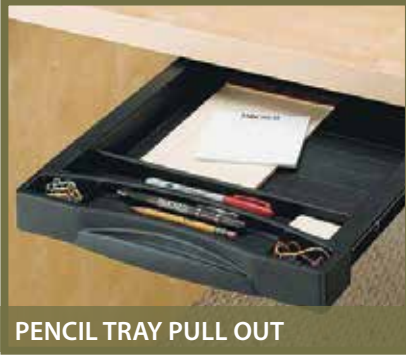

OFFICE, WALL BED & MEDIA CENTER ACCESSORIES