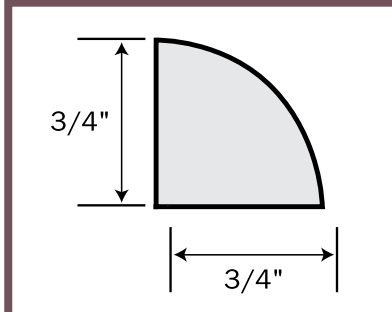

A104 SCRIBE QUARTER ROUND

FLUTES

Can be ordered up to 94" height

WITH OR WITHOUT ROSETTES

BASE

A104 BASE QUARTER ROUND

A103 BASE SHOE MOULDING

A121 BASE SHOE MOULDING