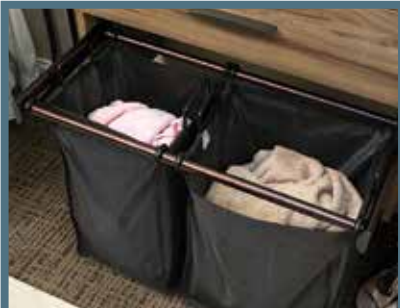

ELITE DOUBLE HOOK

ELITE CLEAT WITH ELITE HOOKS

STANDARD CLEAT WITH HOOKS

180° HINGE

BASKETS

BASKET WITH CANVAS LINER

PLASTIC BASKET LINER

PULL-DOWN ROD

CLOSETS

PULL-OUT SYNERGY BASKET

TILT HAMPER

ELITE SLACK PULL-OUT

SHEPHERD'S HOOK

SYNERGY TILT HAMPER

SHELF DIVIDER

3-LEVEL STEP STOOL