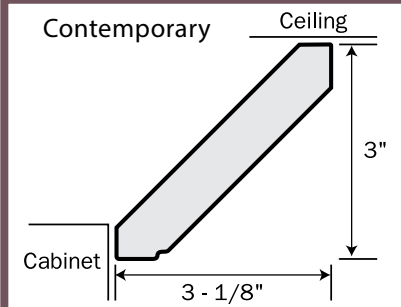

MOULDINGS

CROWN

A140 CROWN MOULDING