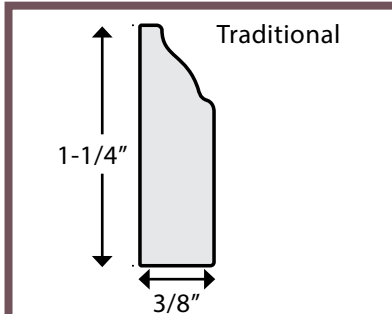

A104 SCRIBE QUARTER ROUND

FLUTES

Can be ordered up to 94" height

WITH OR WITHOUT ROSETTES

BASE

A104 BASE QUARTER ROUND

A103 BASE SHOE MOULDING

A121 BASE SHOE MOULDING