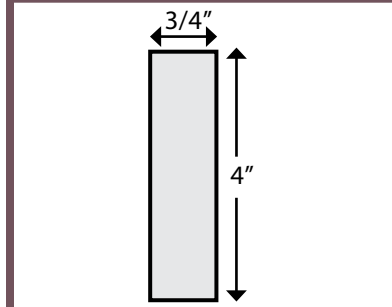

B100 FASCIA MOULDING

SCRIBE