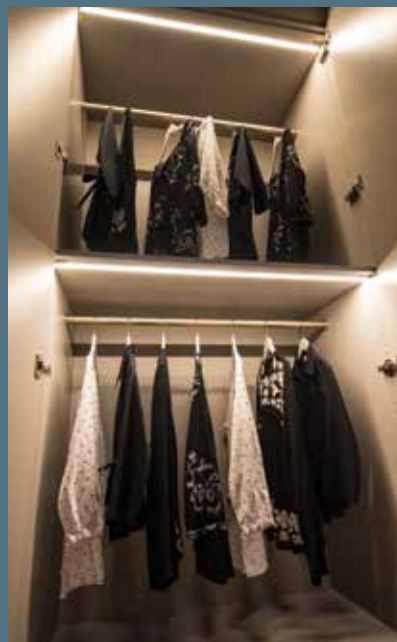

LIGHTING ACCESSORIES

LED STRIP LIGHTING Horizontal
For Shelves & Above Hanging