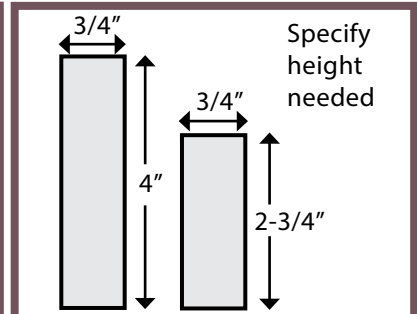

A104 SCRIBE QUARTER ROUND

FLUTES

Can be ordered up to 94" height

WITH OR WITHOUT ROSETTES

BASE

A104 BASE QUARTER ROUND

A103 BASE SHOE MOULDING

A121 BASE SHOE MOULDING